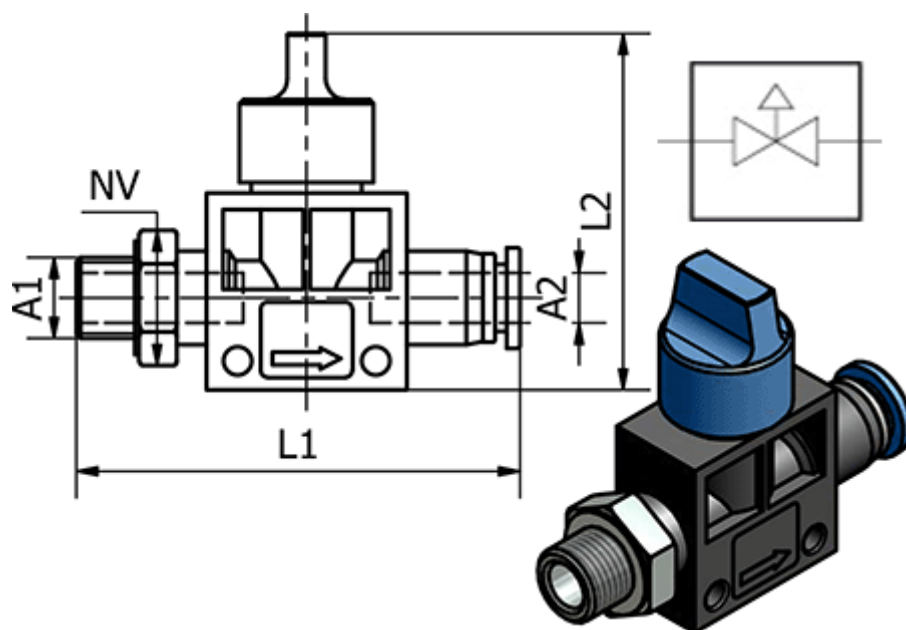

Data Sheet

Article number: 5861930146

Description: Hand Valve 193.014-6, - Ø6, G 1/4"
Push-in/Thread

Measures

Ext. Hose Diameter A2 =	6
L1	= 59.8
L2	= 41.5
NV	= 14
Thread A1	= G 1/4"